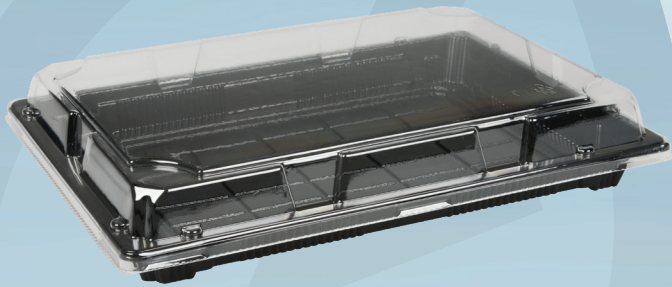

Item number 132865

cater.Line

Sushi tray and lid, ABENA Cater-Line, 11, 25.5x18.5x5cm, black, RPET

✓ Suitable for serving sushi

Product Description

The tray is suitable for sushi, salads, cakes and other similar takeaway items. The lid is packed with the tray.

Specifications

Base name	Sushi tray and lid
Brand	ABENA
Sub-brand	Cater-Line
Size	11
Color	Black
Features	With transparent lid, rectangular, lid h: 3.2 cm, tray + lid h: 4.6 cm
Material	RPET
Length/depth	25.5 cm
Width	18.5 cm
Height	5 cm
Weight, net	49 g
Certifications	Food contact materials
Directives, regulations and acts	(EU) No 10/2011, (EC) No 1935/2004, (EC) No 2023/2006, BEK nr 681 af 25/05/2020, (EC) 282/2008
Product Disposal Instructions	Dispose with household waste.
Packaging Disposal Instructions	Can be recycled or incinerated.

Packaging data

Unit	Contains	Length	Width	Height	EAN
cll	200 pcs	50 cm	27.5 cm	39 cm	5703538261671

The glass-fork-symbol guarantees that products live up to the demands stated in the European legislation for food contact materials. The symbol is not mandatory but advised on products used for food contact.

rPET is a type of recycled plastic.